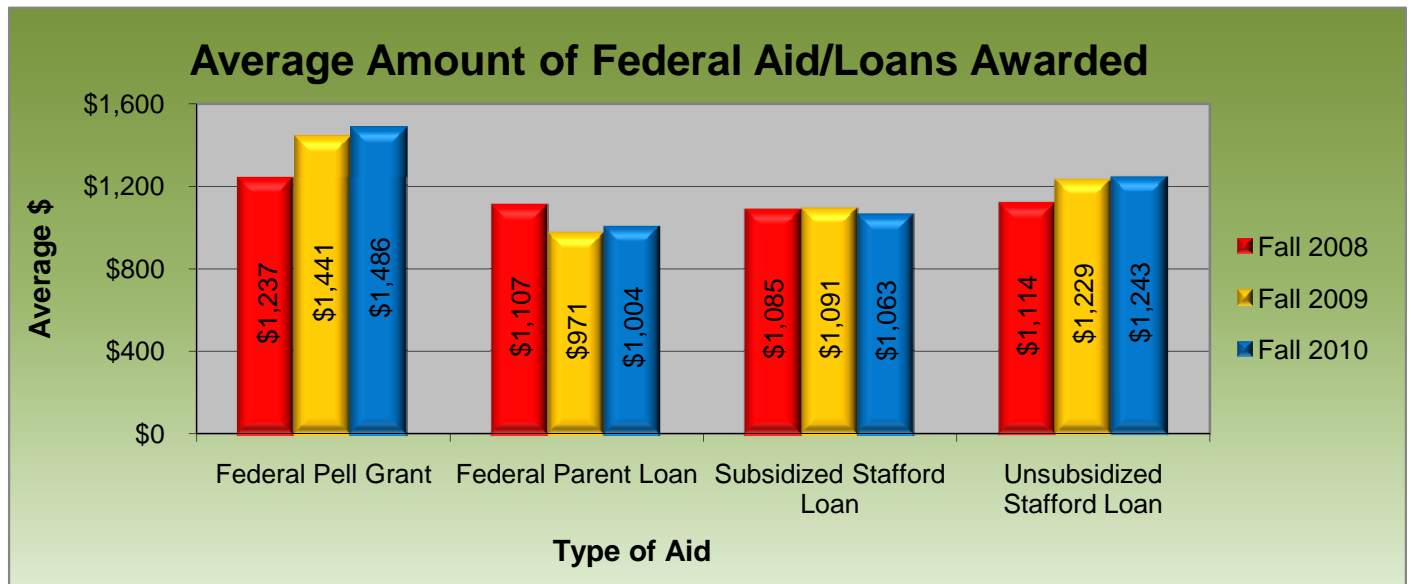

	Fall 2008 (N=2235)		Fall 2009 (N=2491)		Fall 2010 (N=2718)	
Students Receiving Financial Aid (including loans, scholarships, grants, company aid, and county aid)	1887	84%	2235	90%	2449	90%
Students Receiving No Financial Aid	348	16%	256	10%	269	10%

		Fall 2008 (N=2235)		Fall 2009 (N=2491)		Fall 2010 (N=2718)	
Federal Aid	Academic Competitive Grant	24	1%	34	1%	69	3%
	Federal Pell Grant	1245	56%	1518	61%	1737	64%
	Federal Work Study	31	2%	40	2%	44	2%
	Veterans Benefits	5	0%	13	1%	28	1%
	Unduplicated Total	1248	56%	1526	61%	1749	64%
Federal Loans	Federal Parent Loan	4	0%	262	11%	410	15%
	Subsidized Stafford Loan	1000	45%	1657	67%	1871	69%
	Unsubsidized Stafford Loan	898	40%	1553	62%	1810	67%
	Unduplicated Total	1070	48%	1813	73%	2026	75%
State Aid	Miscellaneous State Funding	8	0%	11	0%	18	1%
	Ohio Academic School	3	0%	1	0%	0	0%
	Ohio Bureau Employment Services	29	1%	85	3%	65	2%
	Ohio Instructional Grant	299	13%	0	0%	0	0%
	Ohio National Guard	3	0%	5	0%	3	0%
	Ohio Opportunity Grant	624	28%	0	0%	0	0%
	Senior to Sophomore	5	0%	1	0%	0	0%
	State Aid Unduplicated Total	959	43%	103	4%	86	3%
Other Forms of Financial Aid	Alternative Student Loan	10	0%	8	0%	4	0%
	Colleges/Schools Financial Aid	23	1%	21	1%	18	1%
	Company Financial Aid	2	0%	2	0%	0	0%
	County Financial Aid	59	3%	33	1%	22	1%
	Local Aid	373	17%	384	15%	408	15%