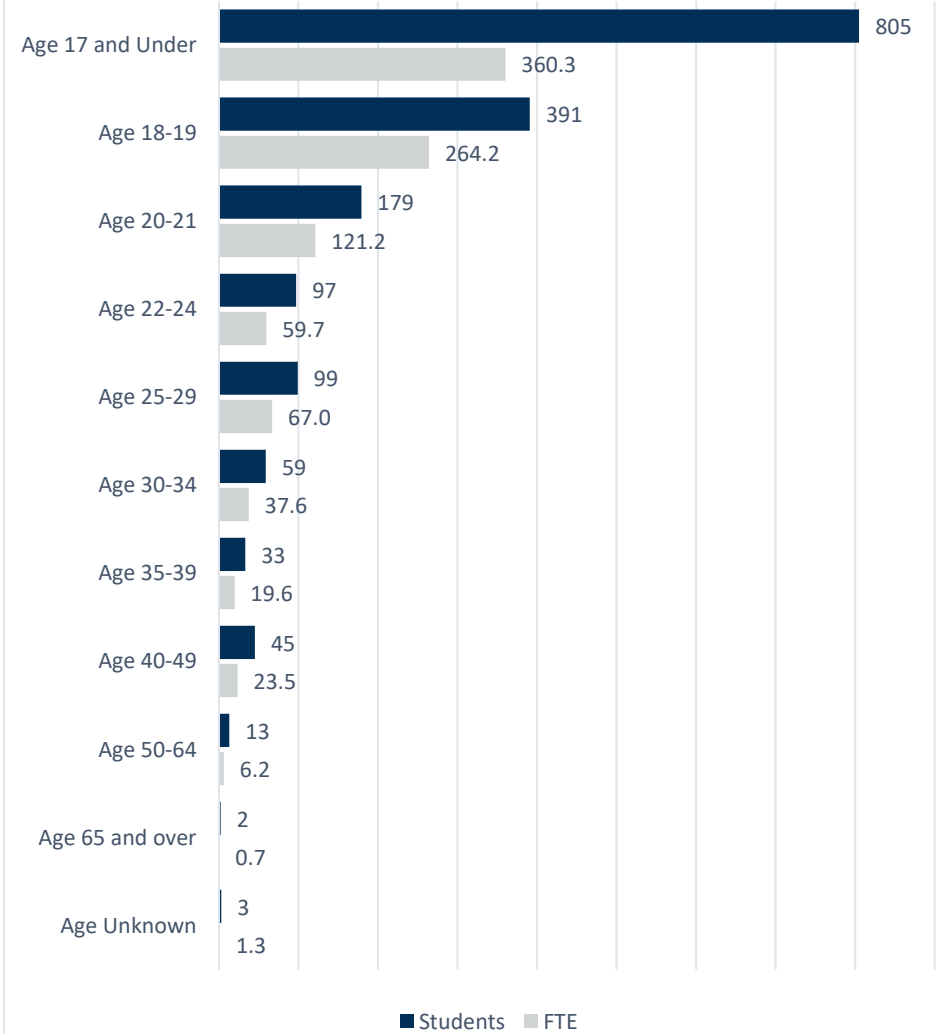

Zane State College

Quick Facts – Student Enrollment

Fall 2022 Enrollment

Fall 2022 Enrollment by Major (1)

Degree-Seeking Students

Fall 2022 Enrollment by Major (2)

Degree-Seeking Students

Fall 2022 Enrollment

Enrollment by Gender

Fall 2022 Enrollment

Enrollment by Age Group

Fall 2022 Enrollment

Enrollment by Race/Ethnicity

Fall 2022 Enrollment - Pell Recipients

Degree-Seeking Students

Fall 2022 Enrollment - Pell Recipients