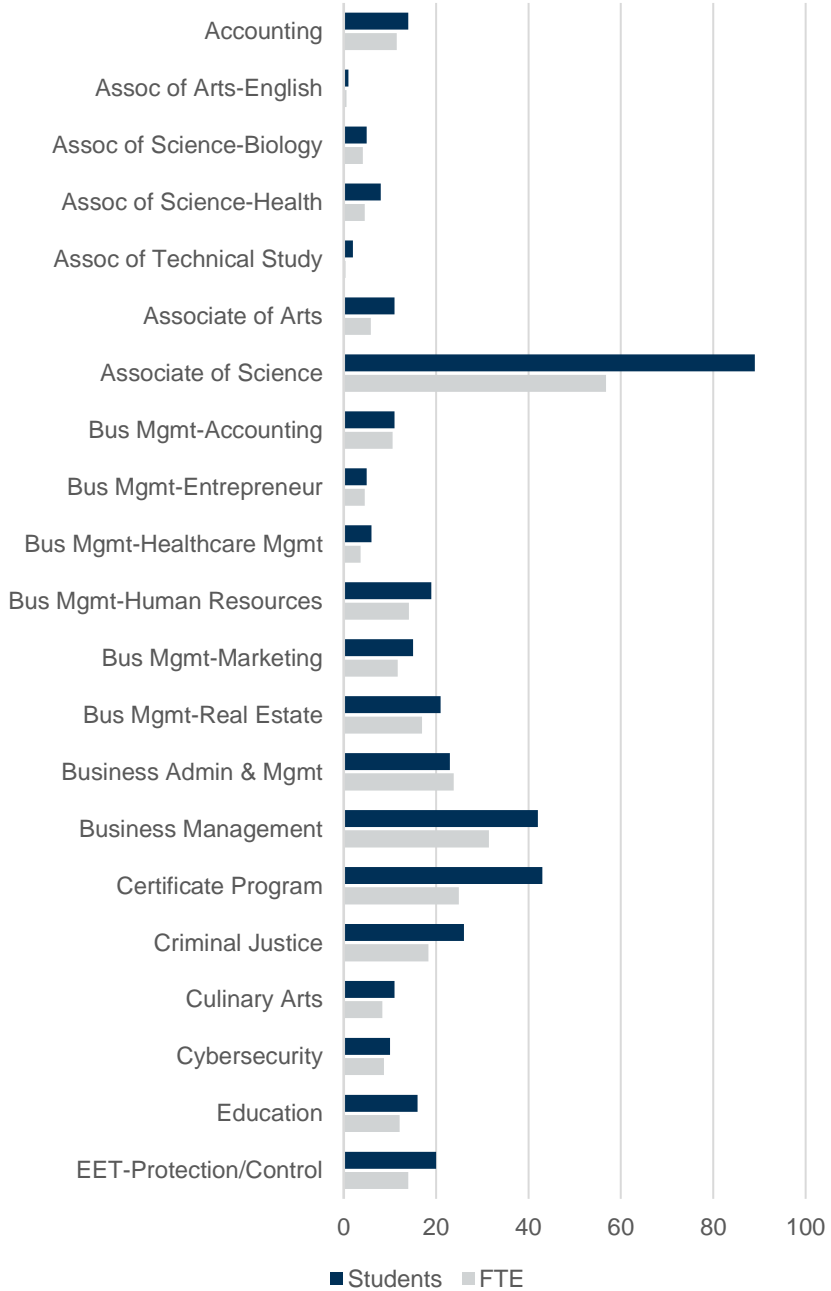

Zane State College

Quick Facts – Student Enrollment

Fall 2022 Enrollment

Fall 2022 Enrollment by Major (1)

Degree-Seeking Students

Fall 2022 Enrollment by Major (2)

Degree-Seeking Students

Fall 2022 Enrollment

Enrollment by Gender

Fall 2022 Enrollment

Enrollment by Age Group

Fall 2022 Enrollment

Enrollment by Race/Ethnicity

Fall 2022 Enrollment - Pell Recipients

Degree-Seeking Students

Fall 2022 Enrollment - Pell Recipients