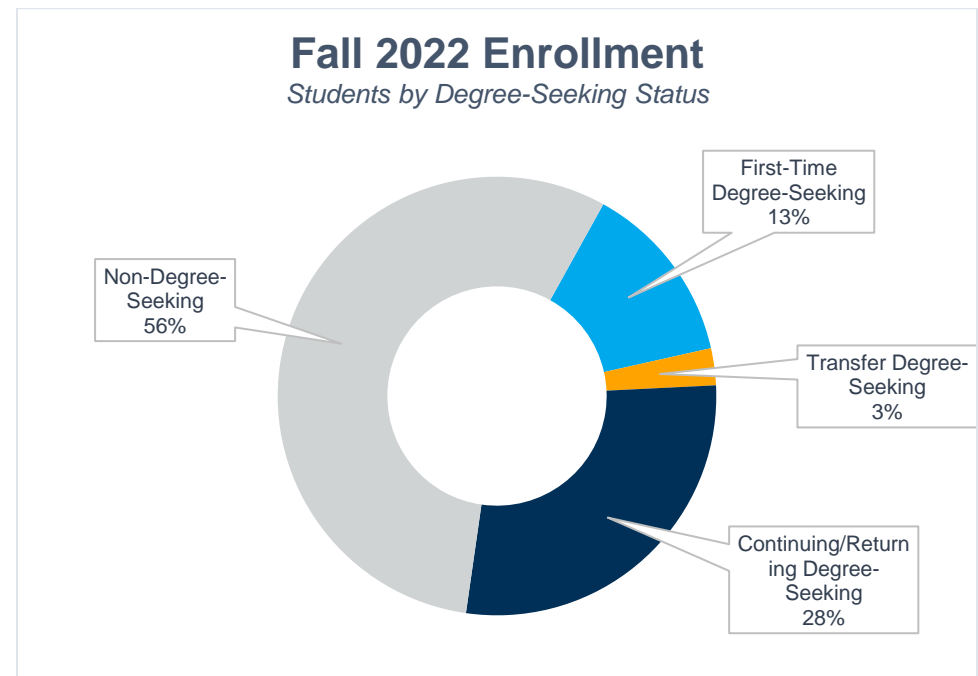

Zane State College

Quick Facts – Student Enrollment

Fall 2022 Enrollment

Fall 2022 Enrollment by Major (1)

Degree-Seeking Students

Fall 2022 Enrollment by Major (2)

Degree-Seeking Students

Fall 2022 Enrollment

Enrollment by Gender

Fall 2022 Enrollment

Enrollment by Age Group

Fall 2022 Enrollment

Enrollment by Race/Ethnicity

Fall 2022 Enrollment - Pell Recipients

Degree-Seeking Students

Fall 2022 Enrollment - Pell Recipients