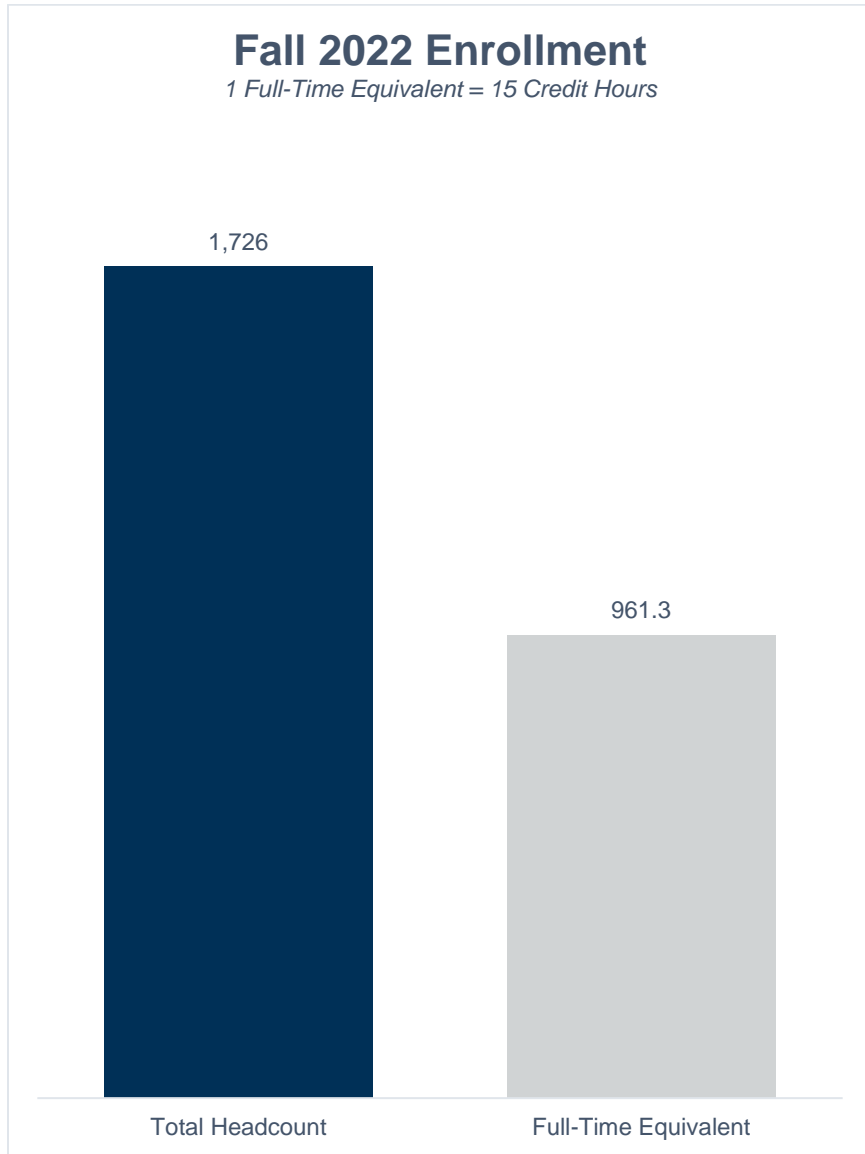

Zane State College

Quick Facts – Student Enrollment

Fall 2022 Enrollment

Fall 2022 Enrollment by Major (1)

Degree-Seeking Students

Fall 2022 Enrollment by Major (2)

Degree-Seeking Students

Fall 2022 Enrollment

Enrollment by Gender

Fall 2022 Enrollment

Enrollment by Age Group

Fall 2022 Enrollment

Enrollment by Race/Ethnicity

Fall 2022 Enrollment - Pell Recipients

Degree-Seeking Students

Fall 2022 Enrollment - Pell Recipients