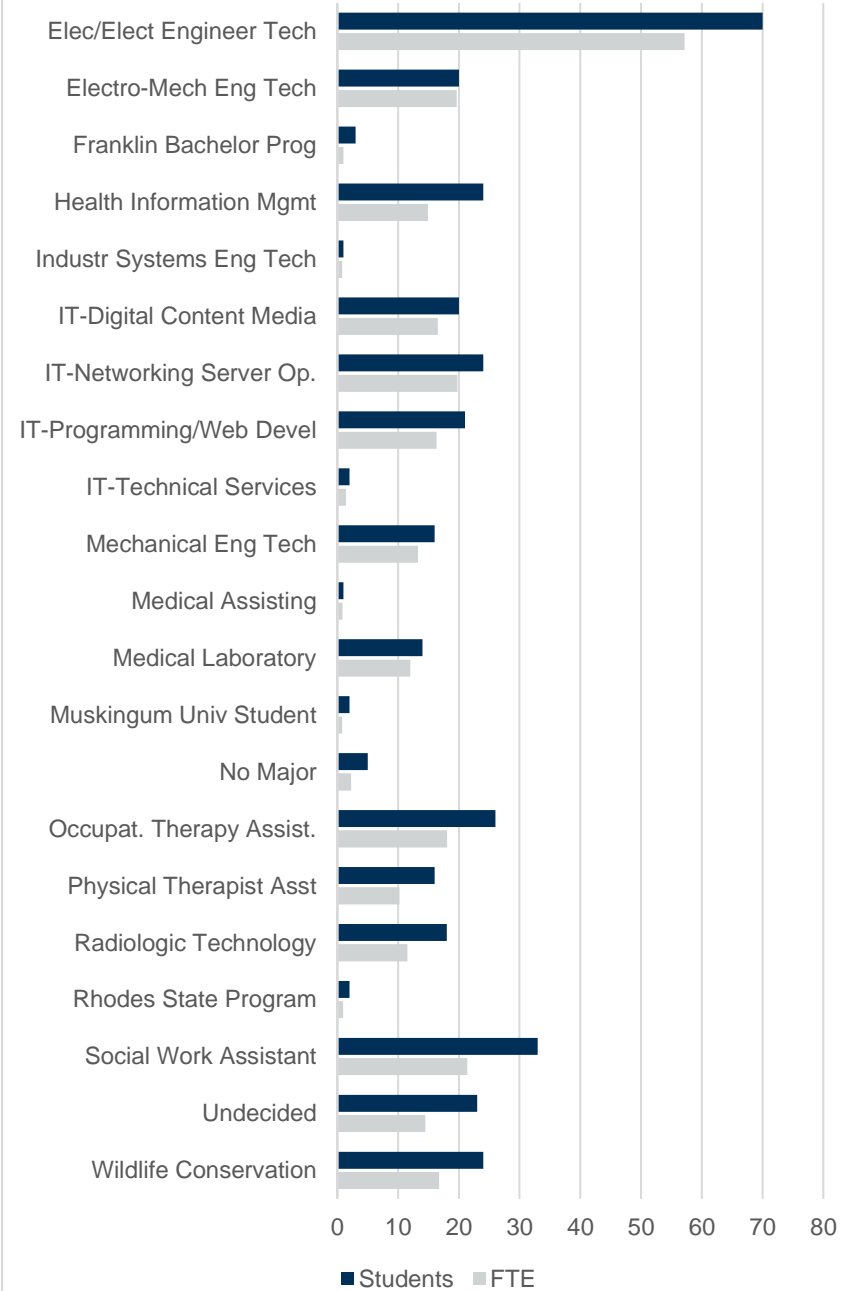

Zane State College

Quick Facts – Student Enrollment

Fall 2022 Enrollment

Fall 2022 Enrollment by Major (1)

Degree-Seeking Students

Fall 2022 Enrollment by Major (2)

Degree-Seeking Students

Fall 2022 Enrollment

Enrollment by Gender

Fall 2022 Enrollment

Enrollment by Age Group

Fall 2022 Enrollment

Enrollment by Race/Ethnicity

Fall 2022 Enrollment - Pell Recipients

Degree-Seeking Students

Fall 2022 Enrollment - Pell Recipients