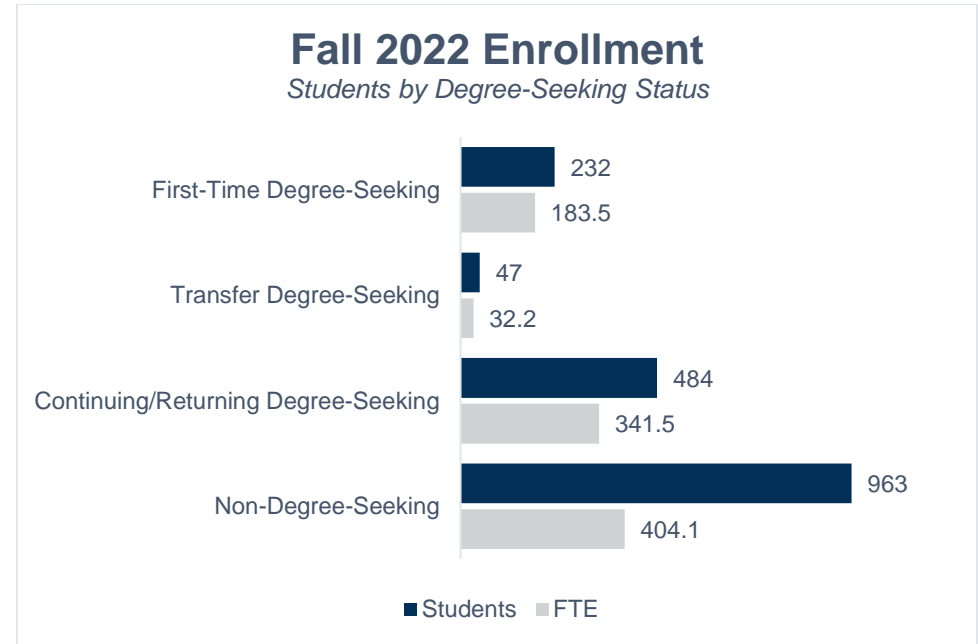

Zane State College

Quick Facts – Student Enrollment

Fall 2022 Enrollment

Fall 2022 Enrollment by Major (1)

Degree-Seeking Students

Fall 2022 Enrollment by Major (2)

Degree-Seeking Students

Fall 2022 Enrollment

Enrollment by Gender

Fall 2022 Enrollment

Enrollment by Age Group

Fall 2022 Enrollment

Enrollment by Race/Ethnicity

Fall 2022 Enrollment - Pell Recipients

Degree-Seeking Students

Fall 2022 Enrollment - Pell Recipients