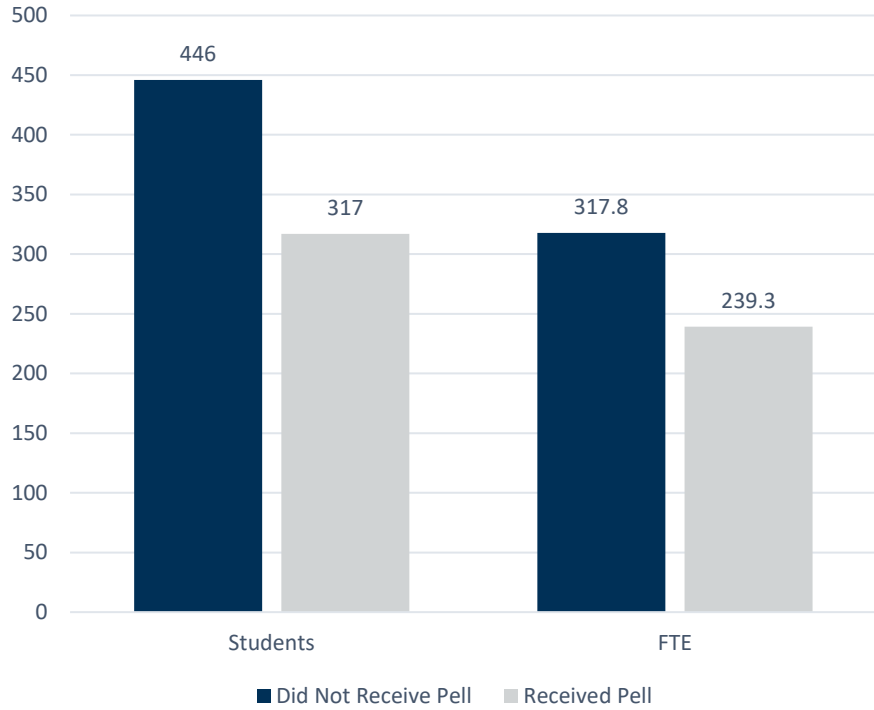

Zane State College

Quick Facts – Student Enrollment

Fall 2022 Enrollment

Fall 2022 Enrollment by Major (1)

Degree-Seeking Students

Fall 2022 Enrollment by Major (2)

Degree-Seeking Students

Fall 2022 Enrollment

Enrollment by Gender

Fall 2022 Enrollment

Enrollment by Age Group

Fall 2022 Enrollment

Enrollment by Race/Ethnicity

Fall 2022 Enrollment - Pell Recipients

Degree-Seeking Students

Fall 2022 Enrollment - Pell Recipients

Degree-Seeking Students