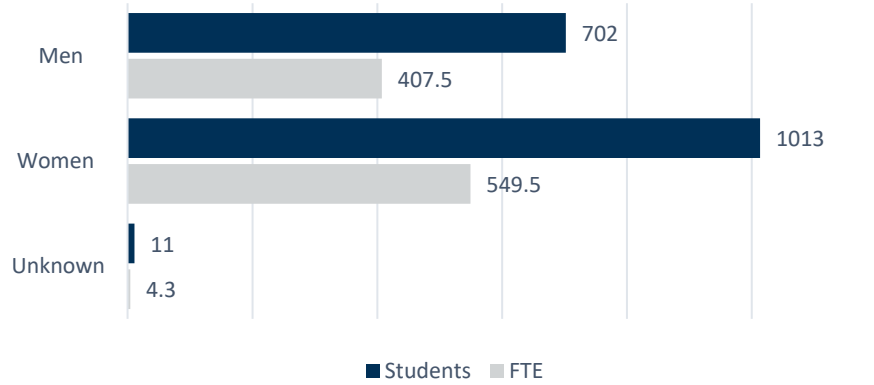

Zane State College

Quick Facts – Student Enrollment

Fall 2022 Enrollment

Fall 2022 Enrollment by Major (1)

Degree-Seeking Students

Fall 2022 Enrollment by Major (2)

Degree-Seeking Students

Fall 2022 Enrollment

Enrollment by Gender

Fall 2022 Enrollment

Enrollment by Age Group

Fall 2022 Enrollment

Enrollment by Race/Ethnicity

Fall 2022 Enrollment - Pell Recipients

Degree-Seeking Students

Fall 2022 Enrollment - Pell Recipients