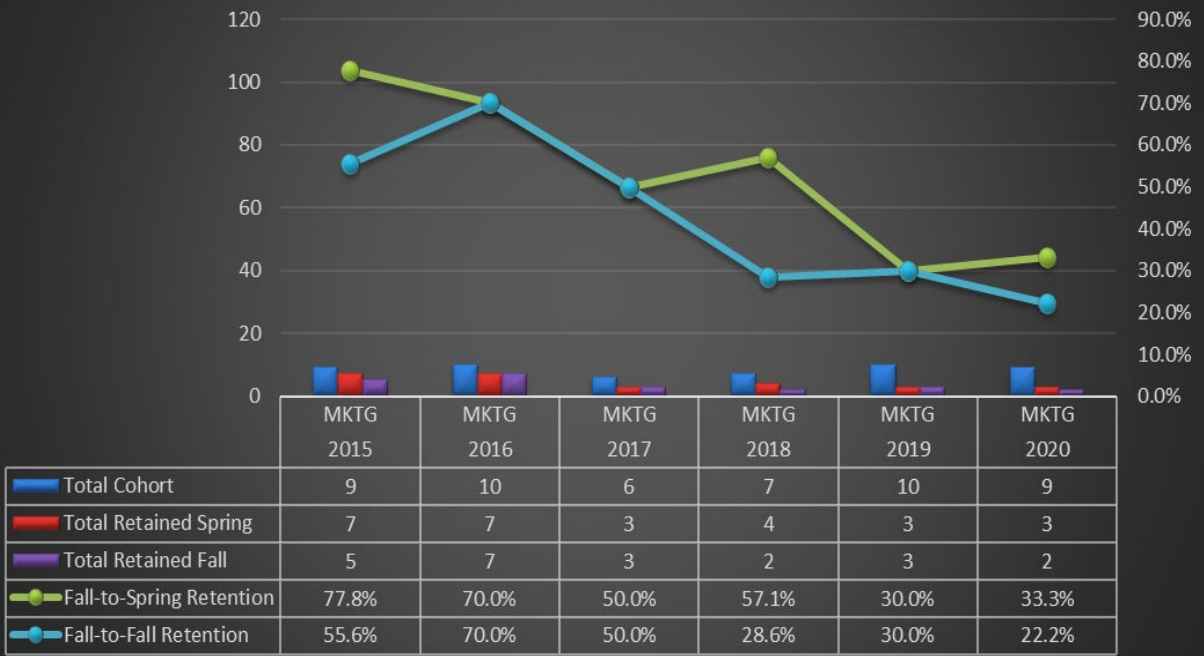

Report looks at students who started a program in the Summer or Fall of the selected year and were enrolled as of the end of the following Spring and following Fall.

## MKTG Retention