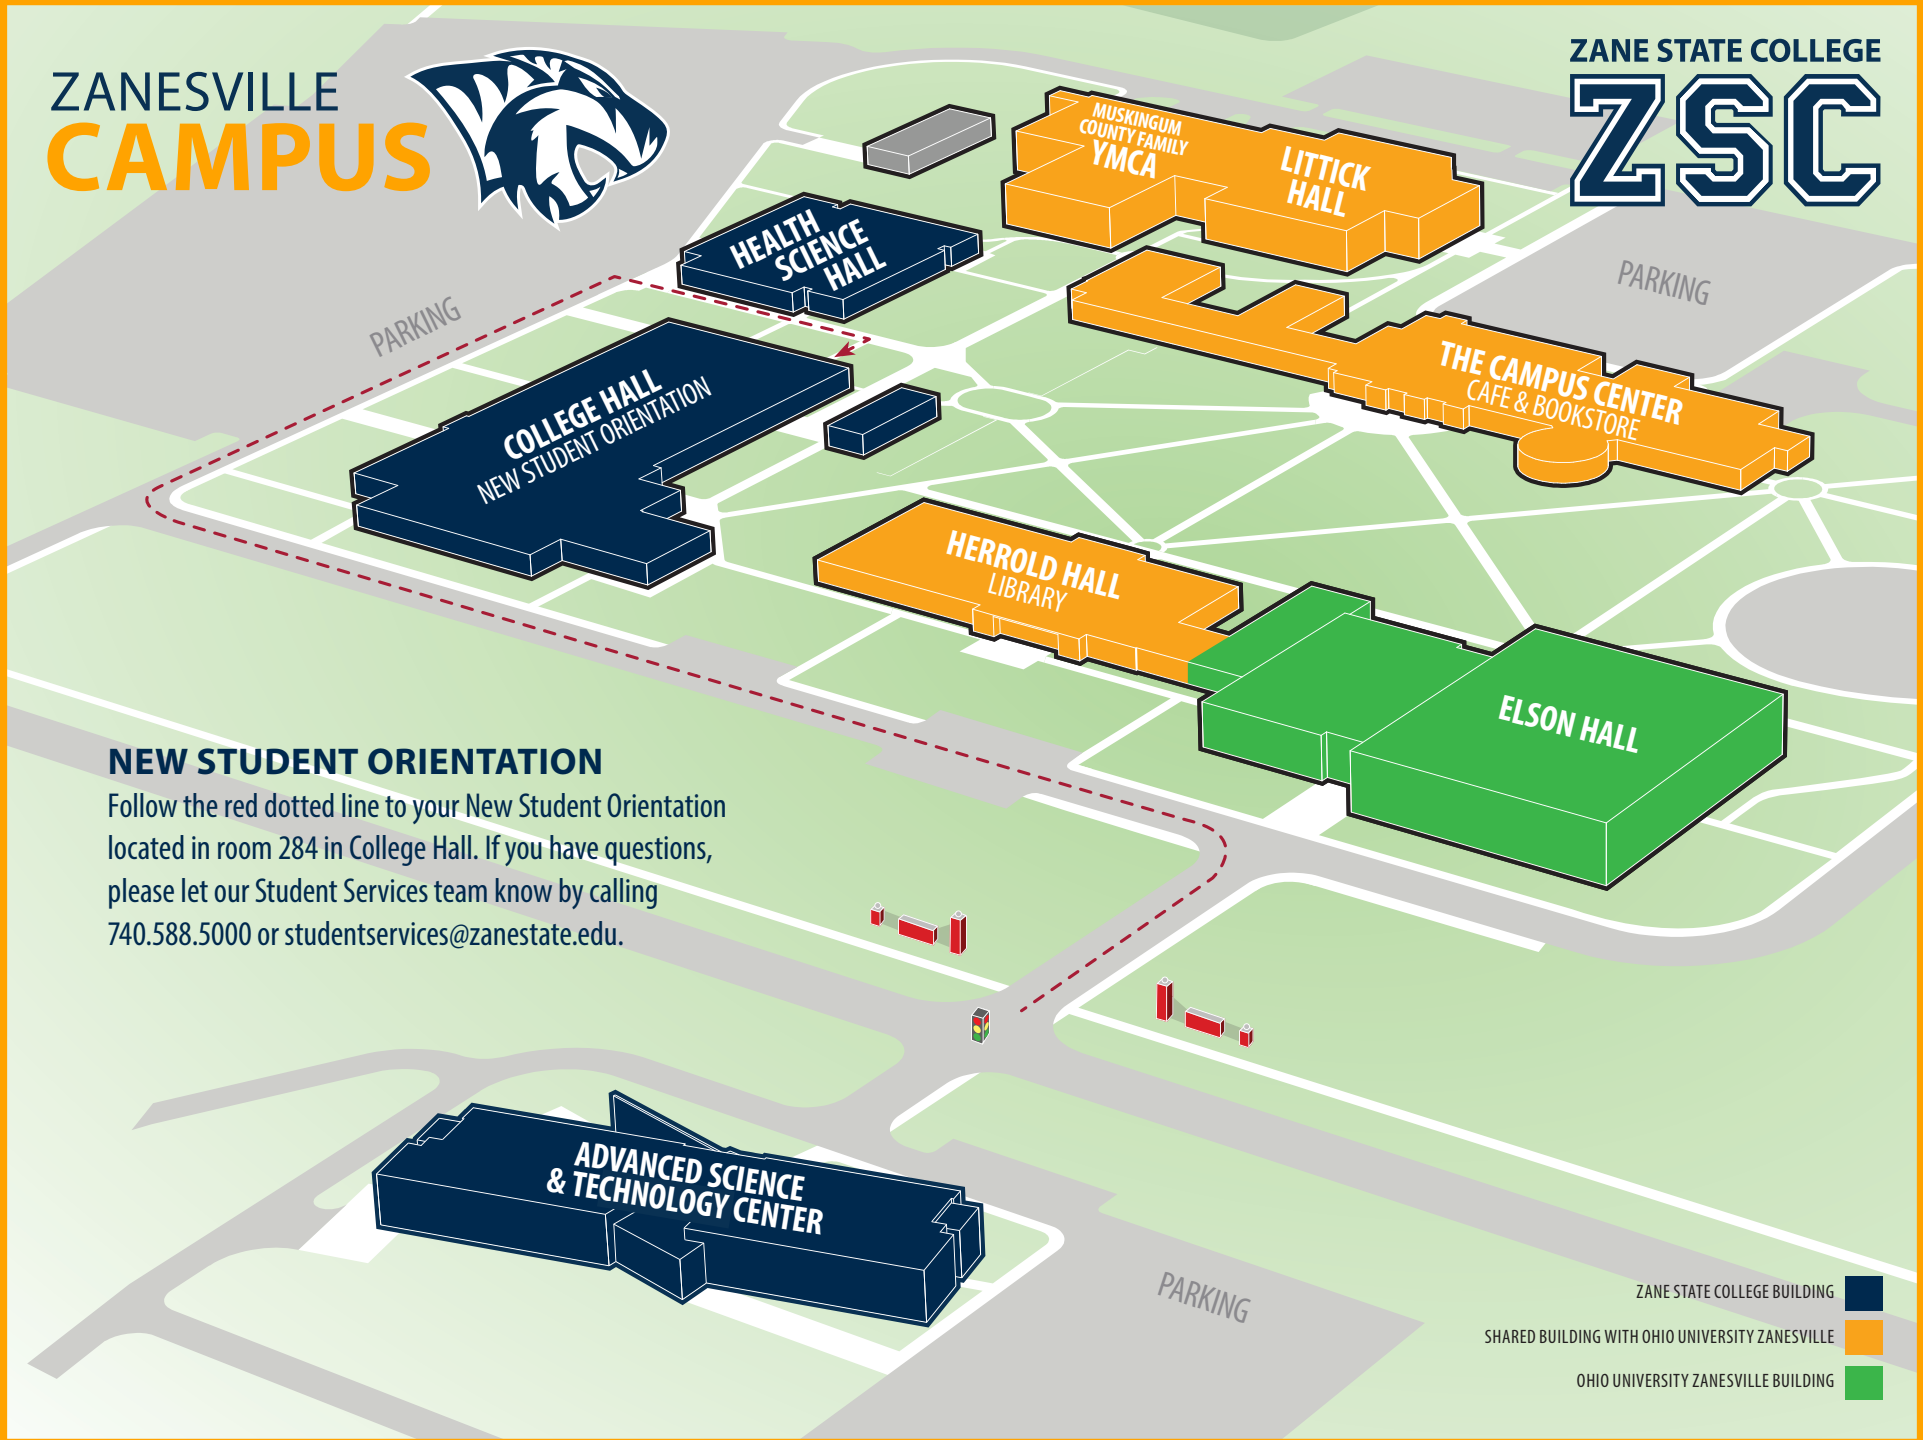

ZANESVILLE CAMPUS

ZANE STATE COLLEGE
ZSC

NEW STUDENT ORIENTATION

Follow the red dotted line to your New Student Orientation located in room 284 in College Hall. If you have questions, please let our Student Services team know by calling 740.588.5000 or studentservices@zanestate.edu.