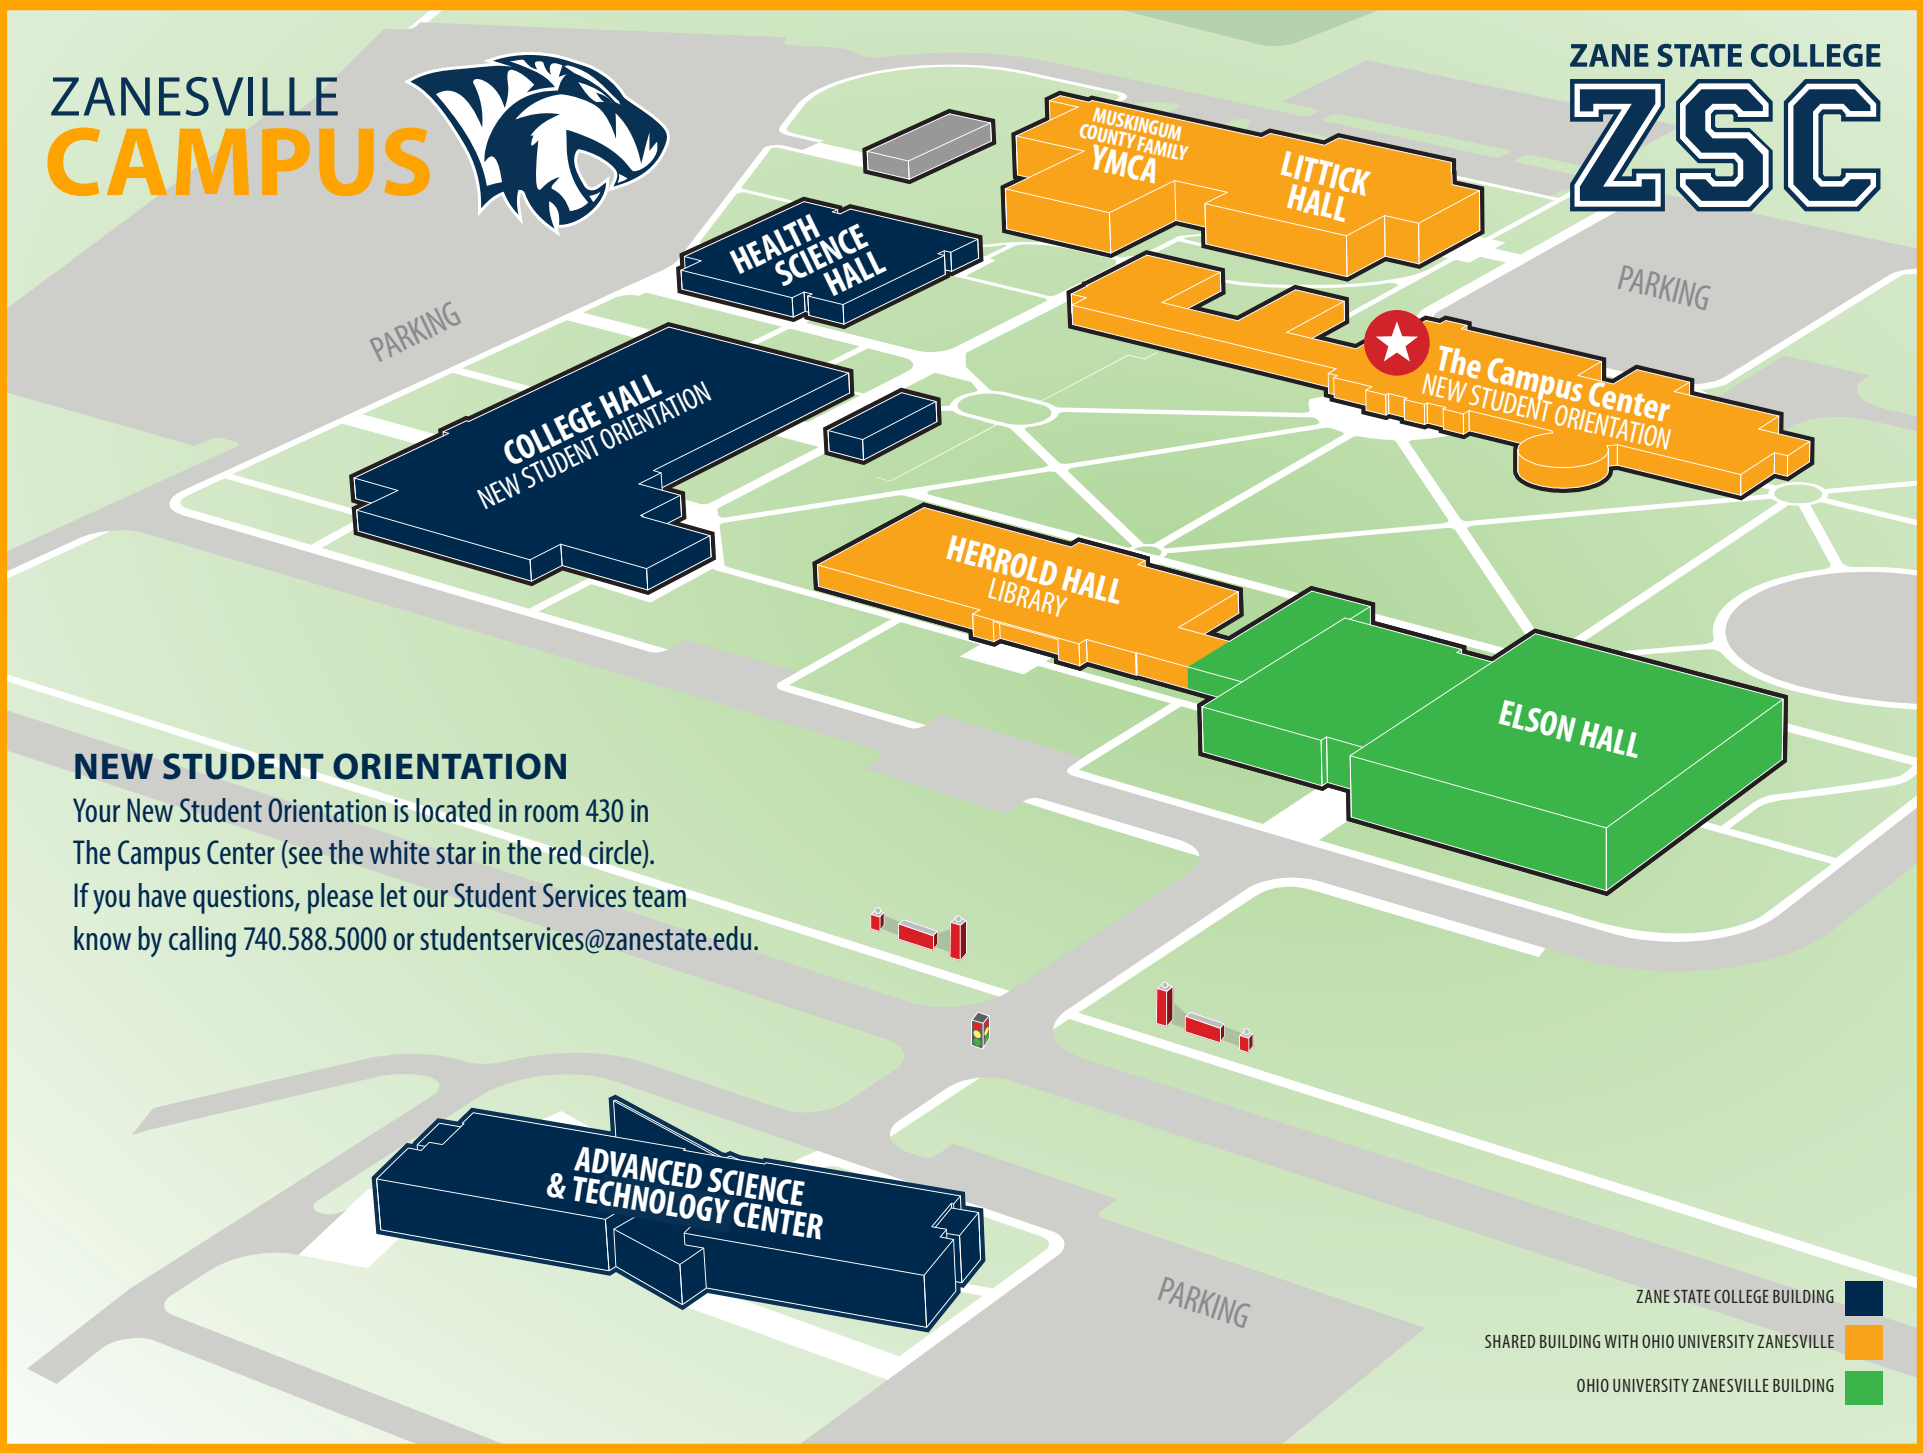

ZANESVILLE CAMPUS

ZANE STATE COLLEGE
ZSC

NEW STUDENT ORIENTATION

Your New Student Orientation is located in room 430 in The Campus Center (see the white star in the red circle). If you have questions, please let our Student Services team know by calling 740.588.5000 or studentservices@zanestate.edu.

- ZANE STATE COLLEGE BUILDING 
- SHARED BUILDING WITH OHIO UNIVERSITY ZANESVILLE 
- OHIO UNIVERSITY ZANESVILLE BUILDING 